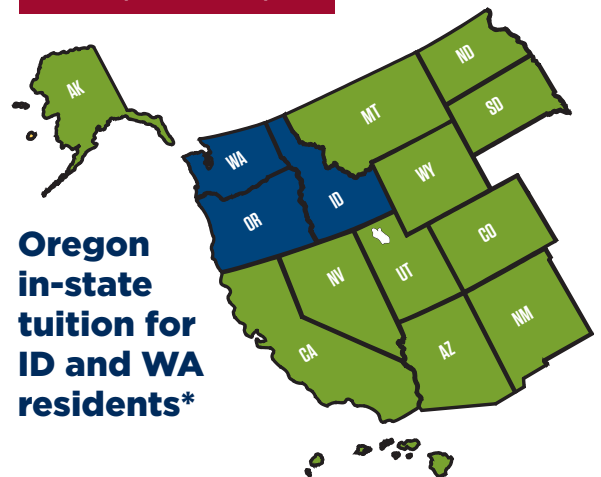

THE EASTERN EDGE

INTERDISCIPLINARY STUDIES

eou.edu/is

"This degree really helped me to find the perfect combination of minors that incorporate my passions and strongly prepare me for going

into a Mental Health Counseling master's degree program. My Early Childhood Development/Education and Sociology/Anthropology minors position me to develop strong interdisciplinary skills."

Jillian Gerschevske
Medford, Ore.

EARN A DEGREE THAT SETS YOU APART

Design a degree that fits your academic and career goals. Combine two minors to create a personalized study plan.

Previously earned credits, life experience and professional skills could count toward your degree! EOU accepts more transfer credits than most universities!

FLEXIBLE FOR YOUR SCHEDULE!

On campus — La Grande

Online — from almost anywhere

ARE YOU A WUE? FIND OUT!

eou.edu/admissions/wue

Oregon in-state tuition for ID and WA residents*

Same great tuition online wherever you are!